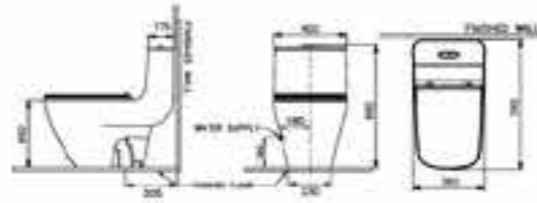

NEW CAPITAL ONE PIECE WC
ថង់ មេកានិក - តុល្យភាពសេវាអ្នកប្រើប្រាស់
សម្រាប់ប្រើប្រាស់
Designed by Ton