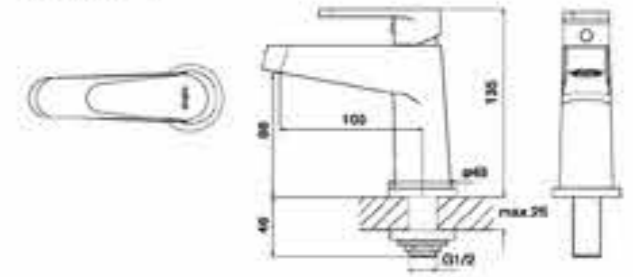

RUE

RUE COLD TAP
รุ่น : ฟังก์ชันน้ำเย็น
TVW60100100061