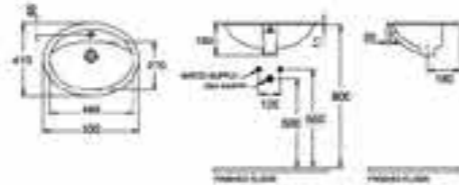

Washbasin

Built-in

ALDEN

ALDEN BUILT-IN WASHBASIN
ម៉ូដែល : ទំព័រទឹកជ្រាប បែបជិតបញ្ជាក់លើតុ
NM-1284-SC/WI (3VW228360107401)

LUGANO

LUGANO BUILT-IN WASHBASIN
ម៉ូដែល : ទំព័រទឹកជ្រាប បែបជិតបញ្ជាក់លើតុ
NM-2054-S2/WI (3VW2230940107401)

Washbasin

Wall-Hung

NARS

NARS WALL-HUNG WASHBASIN
ម៉ូដែល : ទំព័រទឹកជ្រាប បែបជិតបញ្ជាក់លើតុ
NM-5840/WI (3VW261044107401)
Designed by Ton

NOI

NOI WALL-HUNG WASHBASIN
ម៉ូដែល : ទំព័រទឹកជ្រាប បែបជិតបញ្ជាក់លើតុ
3VW22005 (07401)
Designed by Ton

Wall-Hung

NEW CAPITAL

NEW CAPITAL WALL-HUNG VIB
ម៉ូដែល : ទំព័រទឹកជ្រាប បែបជិតបញ្ជាក់លើតុ
3VW209650107401

NUVO

NUVO WALL-HUNG WASHBASIN
ម៉ូដែល : ទំព័រទឹកជ្រាប បែបជិតបញ្ជាក់លើតុ
NM-5320-SC/WI (3VW220100507401)

TRAP COVER
ម៉ូដែល : ទំព័រទឹកជ្រាប បែបជិតបញ្ជាក់លើតុ
NM-5211/WI (3V12710W430107401)

Remark : Accessories and faucet not included.
ឧបករណ៍បន្ថែម ទំព័រទឹកជ្រាប មិនរាប់បញ្ចូលទាំងកម្រាលទឹក និង កម្រាលទឹកផងដែរ

Remark : Accessories and faucet not included.
ឧបករណ៍បន្ថែម ទំព័រទឹកជ្រាប មិនរាប់បញ្ចូលទាំងកម្រាលទឹក និង កម្រាលទឹកផងដែរ